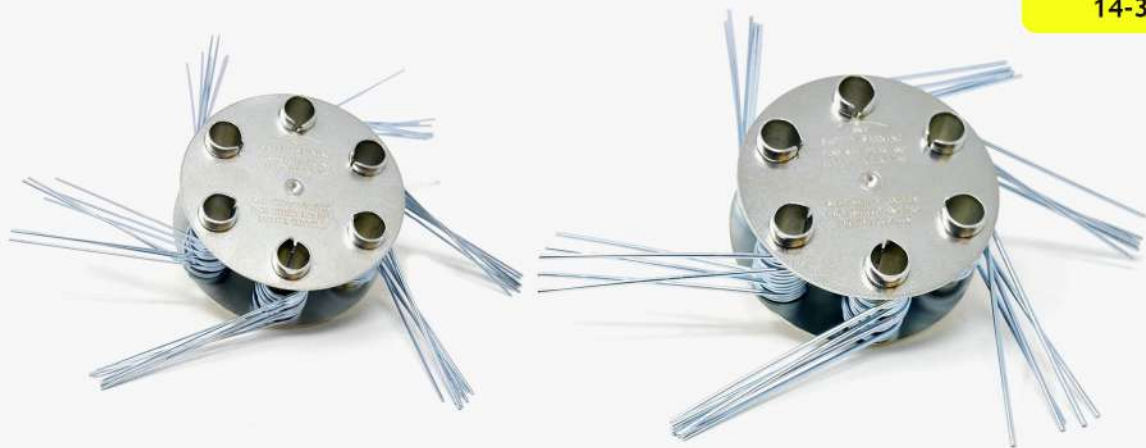

CGFG-1 Coarse and Fine Roto Stripper Value Pack

28-433

Magnetic Nose Mini Palm Nailer

28-145

15 Degree Coil Roofing Nailer

27-393

Piston Driver O-Ring For Zeluga and Metabo Roofing Nailers

27-394