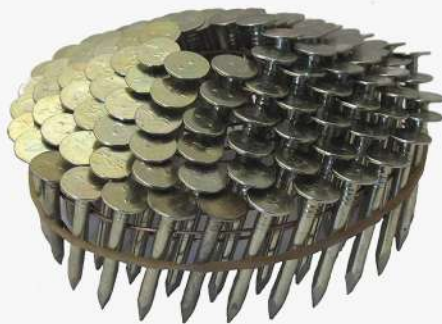

12-377

12-376

12-378

12in. Cable Tie

3in. x 0.120in. 4M	3in. x 0.120in. 1M	3in. x 0.120in. 2M	3in. x 0.131in. 4M	3in. x 0.131in. 1M	3in. x 0.131in. 2M
13-254	13-254-1M	13-254-2M	13-286	13-286-1M	13-286-2M

21 Degree, Plastic Collated, Bright Coated, Smooth Shank Framing Nail

1-1/4in. x 0.120in.	3/4in. x 0.120in.
13-362	13-364

**15 Degree EG Smooth Shank
Coil Roofing Nail 7.2M**

13-421

**Electro Galvanized 2In X 0.099
15 Deg (0) Wire Collated, Screw Shank,
Pallet Nails 9M**