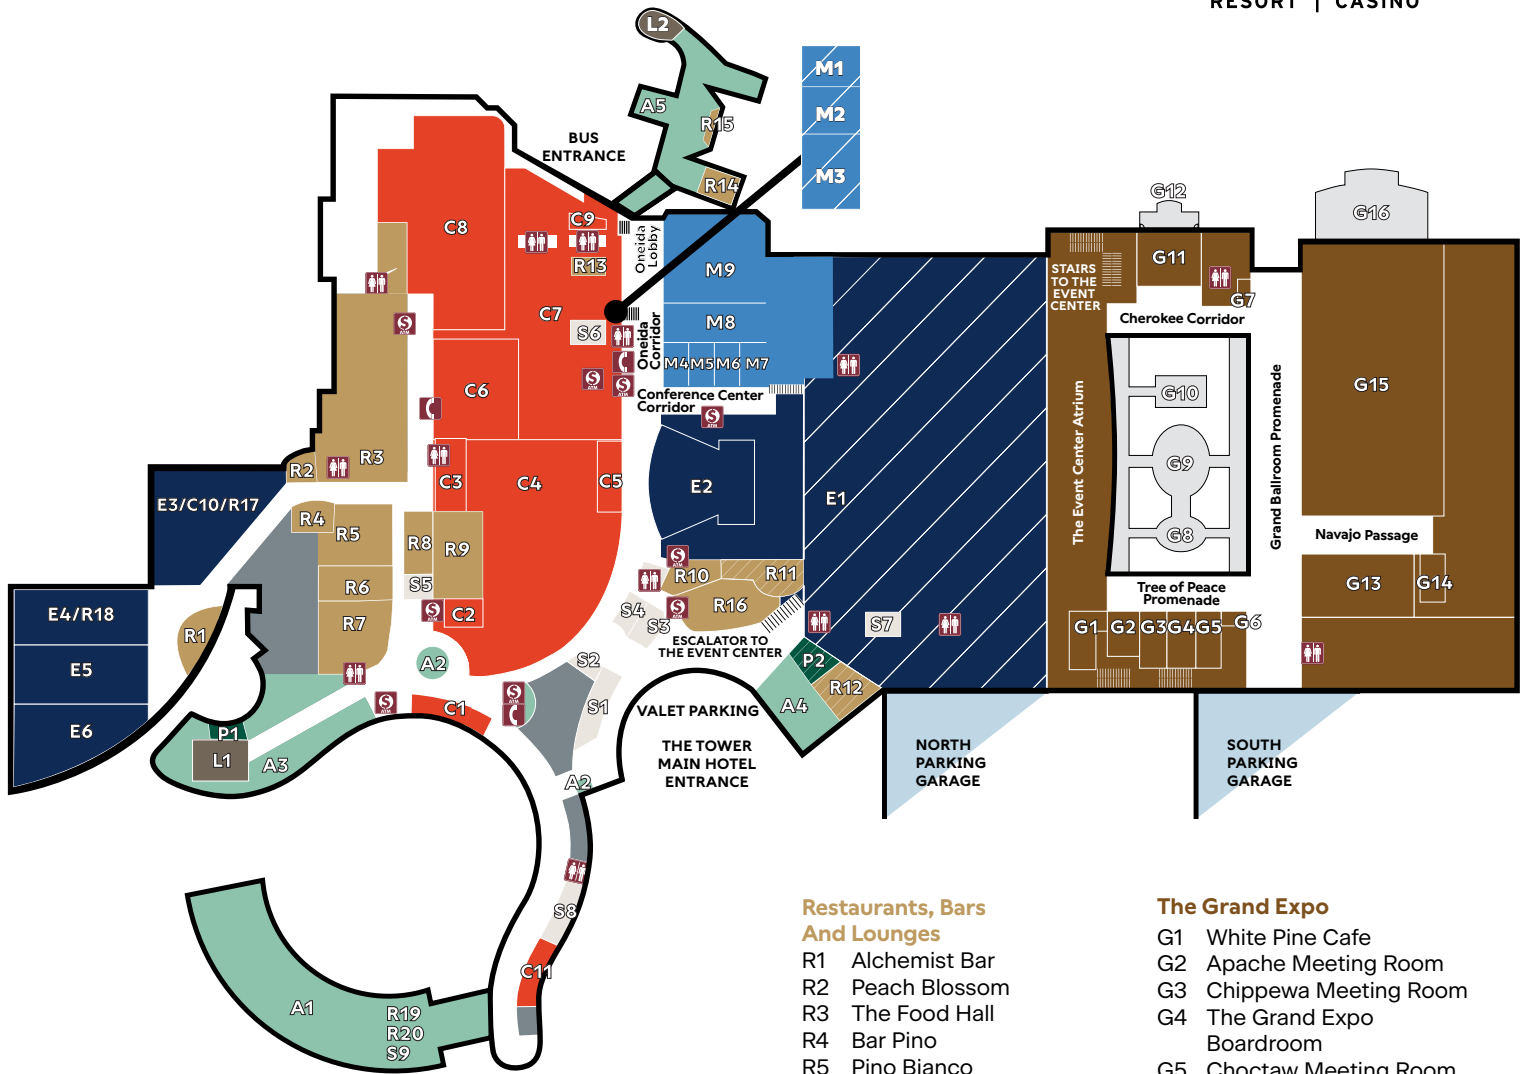

Property Map

Accommodations

- A1 The Crescent
- A2 Elevator To The Brook
- A3 The Brook
- A4 The Brook And The Tower Front Desk
- A5 The Lodge Front Desk

Gaming

- C1 TS Guest Services
- C2 Golden Dragon
- C3 Keno
- C4 Casino Gaming Floor
- C5 Casino Cashier
- C6 Poker Room
- C7 Casino Blu
- C8 Turning Stone Bingo
- C9 Gaming Commission
- C10 TS Sports
- C11 The Parlor – Members Only

Spa

- L1 Áhsi' Day Spa
Áhsi' Wellness Center
- L2 Skλ:nλ: Spa

Entertainment

- E1 The Event Center
- E2 The Showroom
- E3 NY Rec & Social Club
- E4 Tin Rooster Honky Tonk
- E5 The Gig
- E6 Turquoise Tiger

Restaurants, Bars And Lounges

- R1 Alchemist Bar
- R2 Peach Blossom
- R3 The Food Hall
- R4 Bar Pino
- R5 Pino Bianco
- R6 Sushi Sushi
- R7 Emerald Restaurant
- R8 Opals Confectionery
- R9 Motif Bar & Lounge
- R10 7 Kitchens
- R11 The Upstate Tavern
- R12 TS Steakhouse (21st Floor of The Tower)
- R13 Bar Blu
- R14 Wildflowers
- R15 The Lodge Lounge
- R16 Tower Lounge
- R17 NY Rec & Social Club
- R18 Tin Rooster Honky Tonk
- R19 Salt (7th Floor of The Crescent)
- R20 The Pantry

Cypress

Conference Area

- T8 Cypress A
- T9 Cypress B
- T10 Cypress C
- T11 Cypress D
- T12 Cypress E

The Event Center

- T7 The Event Center

Road Map

- | | | |
|--|---|---|
|  Casino |  The Brook |  Exit 33 |
|  The Event Center |  The Lodge and Skunk Spa |  Sportsplex |
|  The Tower |  The Grand Expo |  Parking Garages |
|  Shenendoah Clubhouse | | |