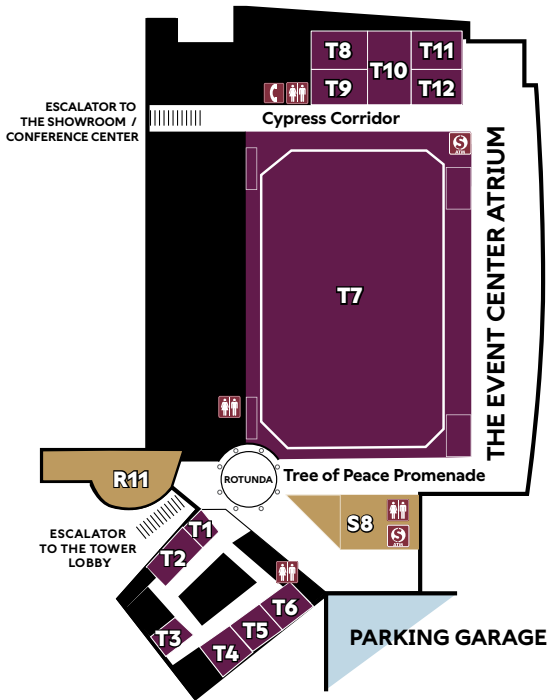

Restaurants, Bars And Lounges

- R1 Alchemist Bar
- R2 Peach Blossom
- R3 The Food Hall
- R4 Bar Pino
- R5 Pino Bianco
- R6 Sushi Sushi
- R7 Emerald Restaurant
- R8 Opals Confectionery
- R9 Motif Bar & Lounge
- R10 7 Kitchens
- R11 The Upstate Tavern
- R12 TS Steakhouse (21st Floor of The Tower)
- R13 Bar Blu
- R14 Wildflowers
- R15 The Lodge Lounge
- R16 Tower Lounge
- R17 NY Rec & Social Club
- R18 Tin Rooster Honky Tonk
- R19 Salt (7th Floor of The Crescent)
- R20 The Pantry

Conference Center

- M1 Saranac
- M2 Canandaigua
- M3 Chautauqua
- M4 Tuscarora
- M5 Cayuga
- M6 Onondaga
- M7 Seneca
- M8 Mohawk
- M9 Oneida

The Grand Expo

- G1 White Pine Cafe
- G2 Apache Meeting Room
- G3 Chippewa Meeting Room
- G4 The Grand Expo Boardroom
- G5 Choctaw Meeting Room
- G6 Registration East
- G7 Registration West
- G8 Courtyard A
- G9 Courtyard B
- G10 Courtyard C
- G11 Cherokee Meeting Room
- G12 Cherokee Terrace
- G13 Navajo Ballroom
- G14 Sioux Meeting Room

Grand Ballroom

- G15 Grand Ballroom
- G16 Grand Ballroom Terrace

Property Map

The Event Center Second Floor

Convention Center

The Tower

Meeting Rooms

- T1 Business Center
- T2 Meadow
- T3 Hawthorn
- T4 Willow
- T5 Oak
- T6 Briar

Cypress

Conference Area

- T8 Cypress A
- T9 Cypress B
- T10 Cypress C
- T11 Cypress D
- T12 Cypress E

The Event Center

- T7 The Event Center

Road Map

- | | | |
|--|---|---|
|  Casino |  The Brook |  Exit 33 |
|  The Event Center |  The Lodge and Skunk Spa |  Sportsplex |
|  The Tower |  The Grand Expo |  Parking Garages |
|  Shenendoah Clubhouse | | |