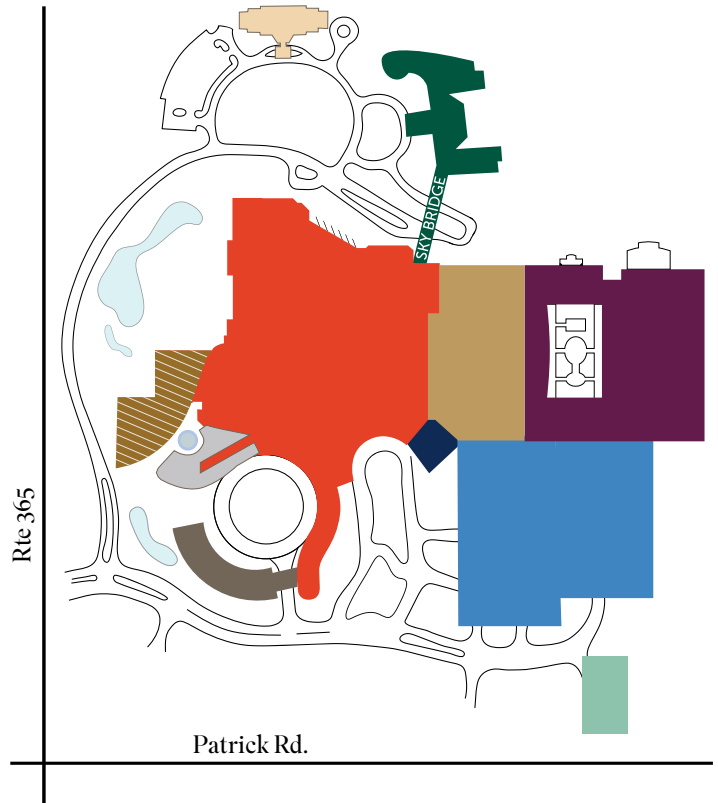

Conference Center

- M1 Saranac
- M2 Canandaigua
- M3 Chautauqua
- M4 Tuscarora
- M5 Cayuga
- M6 Onondaga
- M7 Seneca
- M8 Mohawk
- M9 Oneida

The Grand Expo

- G1 White Pine Cafe
- G2 Apache Meeting Room
- G3 Chippewa Meeting Room
- G4 The Grand Expo Boardroom
- G5 Choctaw Meeting Room
- G6 Registration East
- G7 Registration West
- G8 Courtyard A
- G9 Courtyard B
- G10 Courtyard C
- G11 Cherokee Meeting Room
- G12 Cherokee Terrace
- G13 Navajo Ballroom
- G14 Sioux Meeting Room

Grand Ballroom

- G15 Grand Ballroom
- G16 Grand Ballroom Terrace

Property Map

The Event Center Second Floor

Convention Center

The Tower

Meeting Rooms

- T1 Business Center
- T2 Meadow
- T3 Hawthorn
- T4 Willow
- T5 Oak
- T6 Briar

Cypress

Conference Area

- T8 Cypress A
- T9 Cypress B
- T10 Cypress C
- T11 Cypress D
- T12 Cypress E

The Event Center

- T7 The Event Center

Road Map

- | | | |
|--|---|---|
|  Casino |  The Brook |  Exit 33 |
|  The Event Center |  The Lodge and Skunk Spa |  Sportsplex |
|  The Tower |  The Grand Expo |  Parking Garages |
|  Shenendoah Clubhouse | | |

First Floor

Second Floor

Shenendoah Clubhouse

- S2 The Grille At Shenendoah
- S3 Pro Shop

Shenendoah Clubhouse

- #### Conference Area
- S4 Appalachian
 - S5 Adirondack
 - S6 Catskill

Turning Stone[®]
RESORT | CASINO