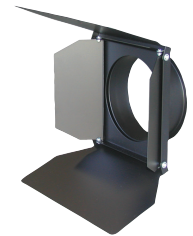

4-Way Barndoors

Part No.	To Fit Fixture	Frame Size	Snoot Length
PRX7BDRE	S4 PAR, PARNel, 6" Theatre Fresnel - With Colour Extender	7.5" x 7.5"	2"
PRX9.5BDR	PAR64 - No Colour Extender	9.5" x 9.5"	0"