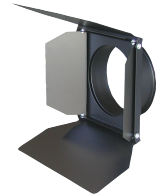

Colour Extenders

- Cold-rolled steel construction
- Helps prevent gel burnout
- Tough powdercoated black finish

| Part No. | To Fit Fixture | Frame Size | Aperture Diameter | Snoot Length |
|----------|--|-------------|-------------------|--------------|
| PRX7CX3 | S4 Zoom, S4 PAR, PARNel, 6" Leko, 6" Theatre Fresnel, 360Q | 7.5" x 7.5" | 6.75" | 3" |

Donuts

- Cold-rolled steel construction
- Tough powdercoated black finish

| Part No. | To Fit Fixture | Frame Size | Aperture Diameter |
|----------|-----------------------------------|---------------|-------------------|
| PRX6DN | S4, SL, Shakespeare, Selecon | 6.25" x 6.25" | 3" |
| PRX7DN | 6" Leko, 6" Theatre Fresnel, 360Q | 7.5" x 7.5" | 3" |