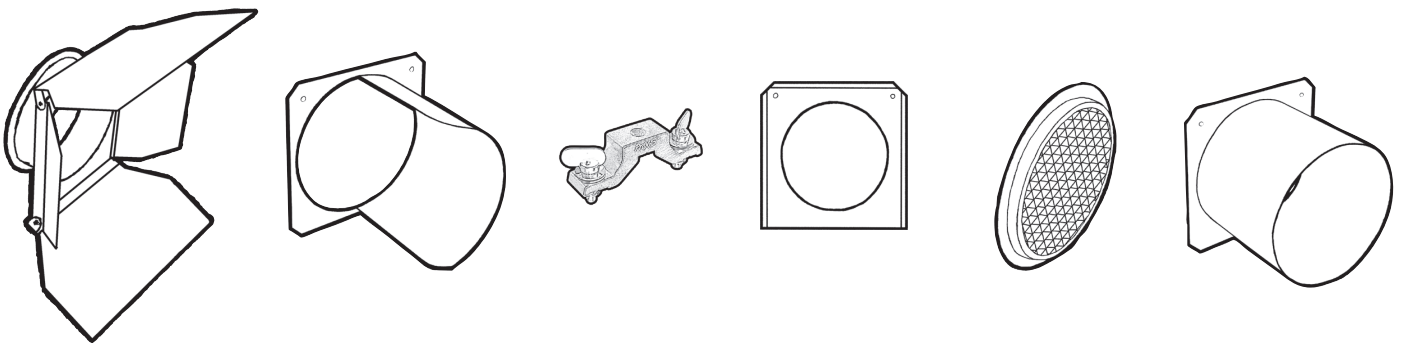

An ESTA Foundation charity

A portion of all ProXS sales worldwide
is donated to Behind the Scenes.
$100,000 and counting!

Awesome fixture accessories
for an awesome cause!

Worldwide Exclusive Distribution

Los Angeles
+1 818.899.8818

London
+44 (0)20.8574.9700

New York
+1 201.896.8600

tmb
www.tmb.com

Toronto
+1 519.538.0888

Beijing
+86 10.8492.1587

Riga
+371 6389 8886