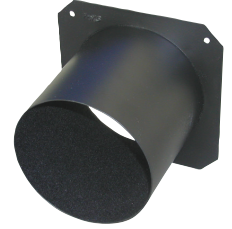

Special order items, please check for availability

Top Hats

Part No.	To Fit Fixture	Frame Size	Aperture Diameter	Snoot Length
PRX6TH3	S4, SL, Shakespeare, Selecon	6.25" x 6.25"	5"	3"
PRX7TH6	6" Leko, 6" Theatre Fresnel, 360Q	7.5" x 7.5"	6"	6"
PRX7TH3	6" Leko, 6" Theatre Fresnel, 360Q	7.5" x 7.5"	6"	3"
PRX7TH3S	S4 Zoom, S4 PAR, PARNel	7.5" x 7.5"	6.75"	3"
PRX10TH8	PAR64, 8" Theatre Fresnel	10" x 10"	8"	8"
PRX10TH3	PAR64, 8" Theatre Fresnel	10" x 10"	8"	3"
PRX12TH10	S4 10°, SL 10°	12" x 12"	10"	10"
PRX14TH12	S4 5°	14" x 14"	12"	12"