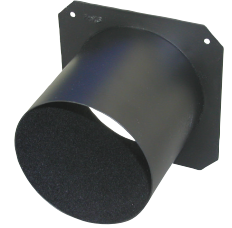

Top Hats

- Cold-rolled steel construction
- Tough powdercoated black finish

| Part No. | To Fit Fixture | Frame Size | Aperture Diameter | Snoot Length |
|----------|------------------------------|---------------|-------------------|--------------|
| PRX6TH5 | S4, SL, Shakespeare, Selecon | 6.25" x 6.25" | 5" | 5" |
| PRX7TH6S | S4 Zoom, S4 PAR, PARNel | 7.5" x 7.5" | 6.75" | 6" |

Colour Extenders

- Cold-rolled steel construction
- Helps prevent gel burnout
- Tough powdercoated black finish

| Part No. | To Fit Fixture | Frame Size | Aperture Diameter | Snoot Length |
|----------|--|-------------|-------------------|--------------|
| PRX7CX3 | S4 Zoom, S4 PAR, PARNel, 6" Leko, 6" Theatre Fresnel, 360Q | 7.5" x 7.5" | 6.75" | 3" |

4-Way Barndoors

- Full size aperture does not limit light output of fixture
- Available with or without built in 2" colour extender

| Part No. | To Fit Fixture | Frame Size | Snoot Length |
|----------|---|-------------|--------------|
| PRX7BDR2 | S4 PAR, PARNel, 6" Theatre Fresnel - No Colour Extender | 7.5" x 7.5" | 0" |

Donuts

- Cold-rolled steel construction
- Tough powdercoated black finish

| Part No. | To Fit Fixture | Frame Size | Aperture Diameter |
|----------|-----------------------------------|---------------|-------------------|
| PRX6DN | S4, SL, Shakespeare, Selecon | 6.25" x 6.25" | 3" |
| PRX7DN | 6" Leko, 6" Theatre Fresnel, 360Q | 7.5" x 7.5" | 3" |