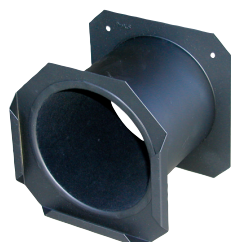

TVMP Adapter

- Converts theatrical lighting instruments to interface with studio grip equipment
- Machined steel construction with chrome-plated finish

| Part No. | To Fit Fixture |
|----------|----------------------------|
| PRXTVMP | Any with 1/2" hole in yoke |

Omega Moving Light Bracket

- Quickly mount/unmount clamps from fixtures
- Extruded aluminium construction
- Hardened steel fasteners
- Natural finish

| Part No. | To Fit Fixture |
|----------|--|
| PRXOMBRS | Martin and other moving lights with 4.15"/105.5mm attachment spacing |

Concentric Ring Louvre

- Low profile spill control for the Source Four® PAR and PARNel.
- Cold-rolled steel construction.
- As effective as a 6" snoot.
- Tough powdercoated black finish.

| Part No. | To Fit Fixture | Frame Size | Aperture Diameter | Snoot Length |
|----------|----------------|-------------|-------------------|--------------|
| PRX7CR | S4 PAR, PARNel | 7.5" x 7.5" | 6.75" | 2" |