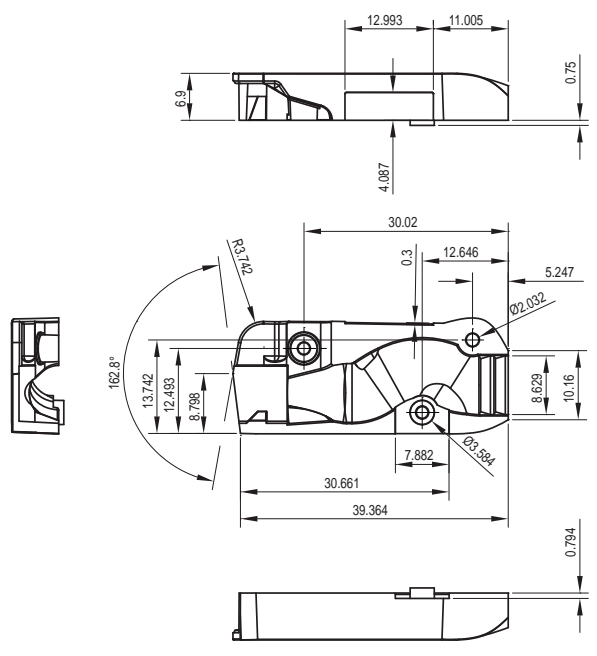

ProShell Standard
Dimensions in millimeters
Not to scale

sales@tmb.com

Los Angeles
+1 818.899.8818

London
+44 (0)20.8574.9700

New York
+1 201.896.8600

Beijing
+86 10.8492.1587

Toronto
+1 519.538.0888