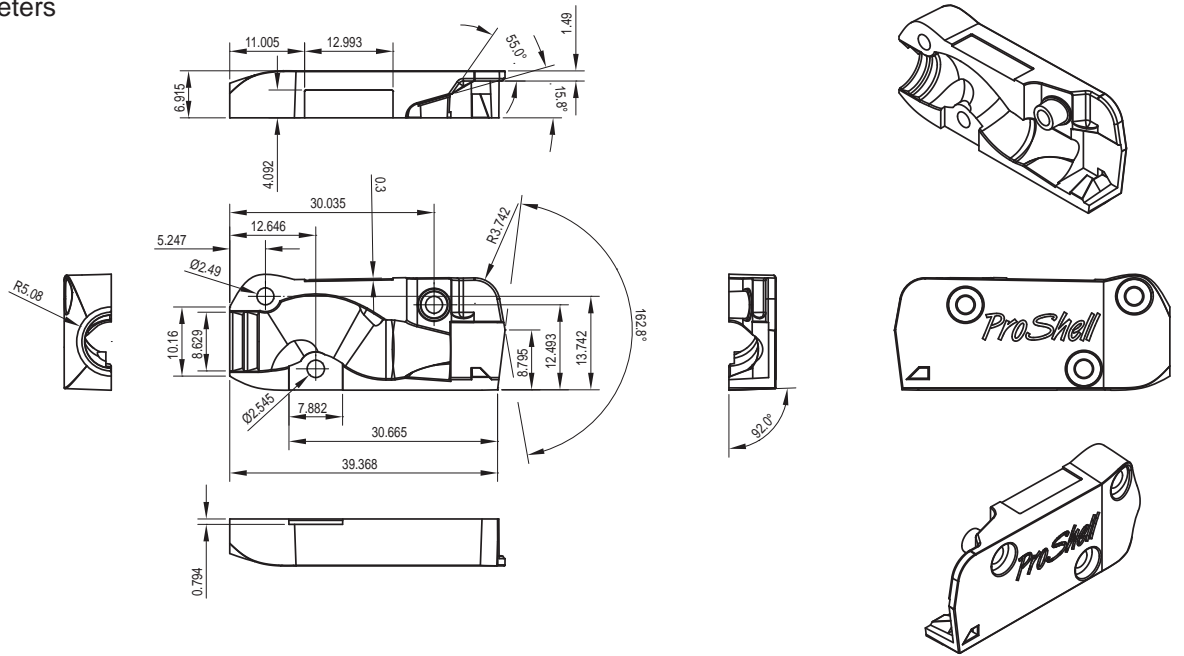

ProShell Standard
Dimensions in millimeters
Not to scale

sales@tmb.com

Los Angeles
+1 818.899.8818

London
+44 (0)20.8574.9700

New York
+1 201.896.8600

Beijing
+86 10.8492.1587

Toronto
+1 519.538.0888