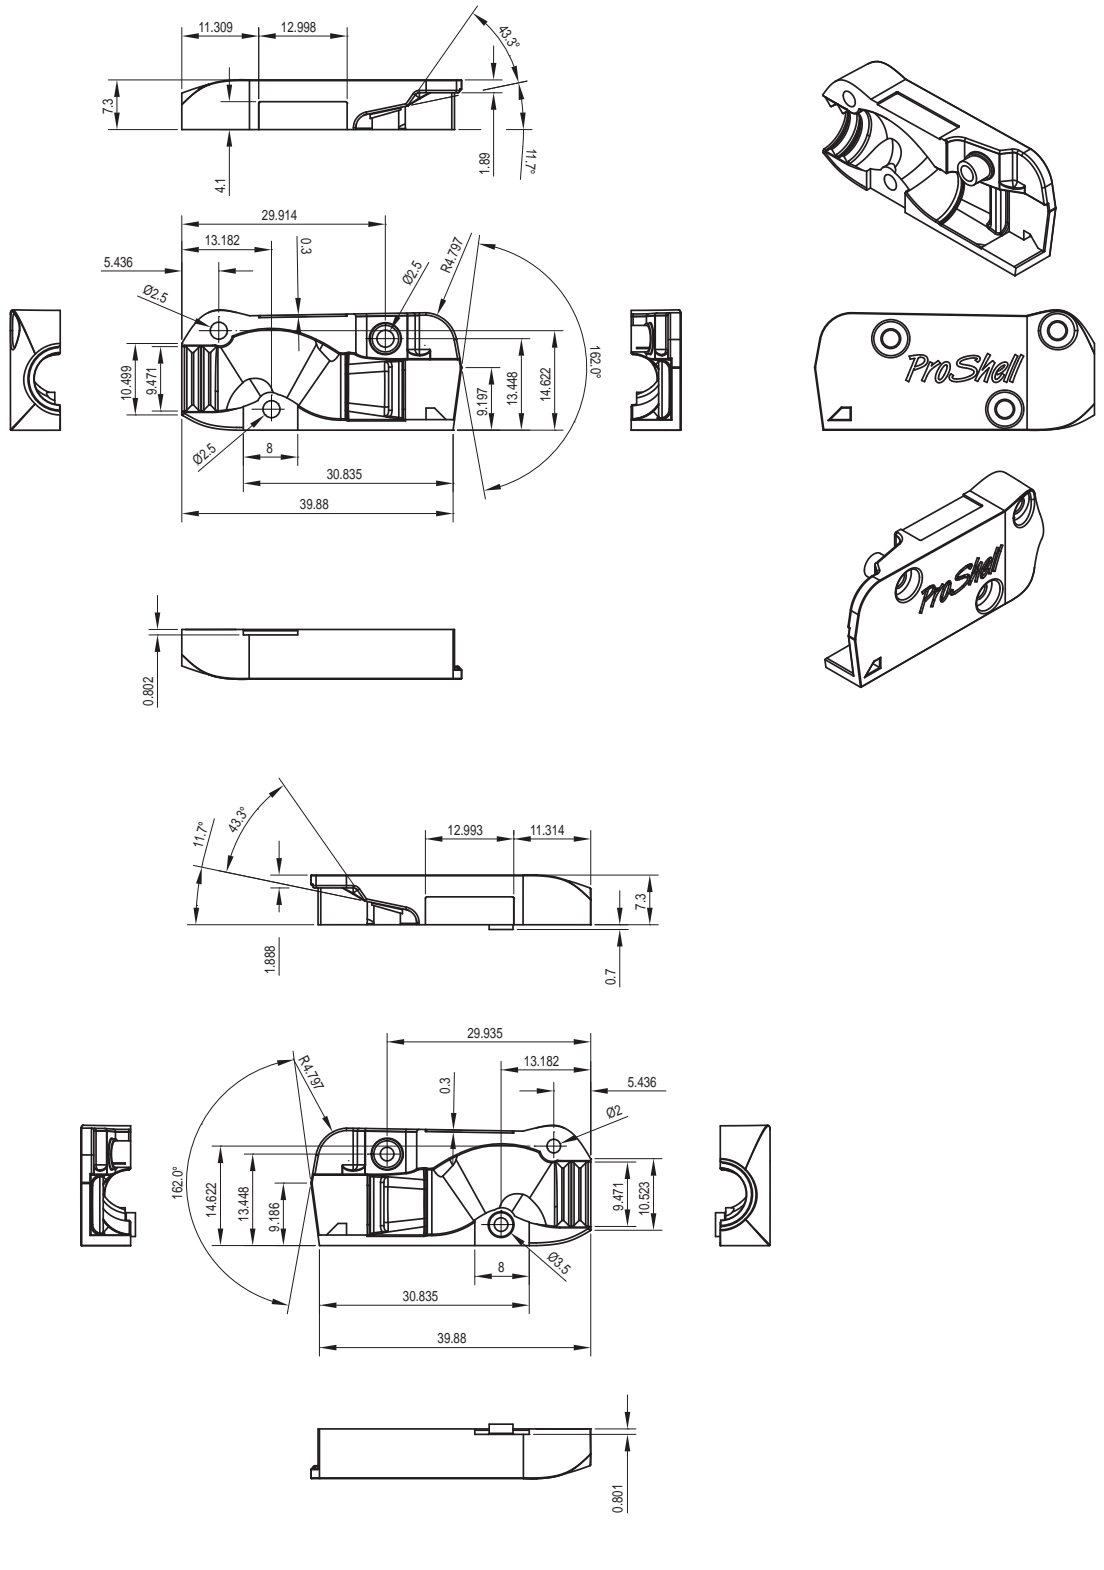

ProShell Extra
Dimensions in millimeters
Not to scale

sales@tmb.com

Los Angeles
+1 818.899.8818

London
+44 (0)20.8574.9700

tmb
www.tmb.com

New York
+1 201.896.8600

Beijing
+86 10.8492.1587

Toronto
+1 519.538.0888