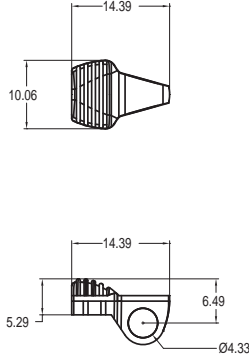

ProShell Standard  
Dimensions in millimeters  
Not to scale

sales@tmb.com

Los Angeles  
+1 818.899.8818

London  
+44 (0)20.8574.9700

New York  
+1 201.896.8600

Beijing  
+86 10.8492.1587

Toronto  
+1 519.538.0888

ProShell Extra  
Dimensions in millimeters  
Not to scale

sales@tmb.com

Los Angeles  
+1 818.899.8818

London  
+44 (0)20.8574.9700

**tmb**  
www.tmb.com

New York  
+1 201.896.8600

Beijing  
+86 10.8492.1587

Toronto  
+1 519.538.0888

ProShell Latch Button  
Standard or Extra  
Dimensions in millimeters  
Not to scale

ProShell Latch Cap  
Standard or Extra  
Dimensions in millimeters  
Not to scale