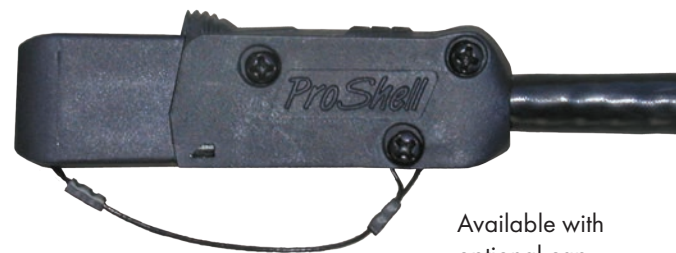

**Convert your RJ45 Ethernet cables into heavy-duty touring or industrial hard use cables!**

Available for regular RJ45 cable sizes (ProShell)  
and larger OD RJ45 cables, including CAT6a (ProShell Extra).

Prevalent use of RJ45 connectors in the stage world has created the need for a road-worthy RJ connector. The patented ProShell converts a conventional RJ45 connector into a robust connector solution capable of repeated connections while maintaining mechanical and electrical integrity. The only solution available that doesn't require specialised connectors at both ends, the ProShell can be used with standard hardware.

Available with optional cap

#### ProShell Standard and Extra:

- Fits modular RJ45 plugs and CAT6a attachable RJ45 plugs
- Strain relief securely grips standard RJ45 cables, CAT6a, and other large diameter RJ45 cables
- Standard Proshell accepts cables up to 8.15mm diameter with effective strain relief for 7.00-8.15mm diameter cables.
- Proshell Extra accepts cables up to 9mm diameter with effective strain relief for 8.15-9.00mm diameter cables.
- Protects RJ45 locking mechanism (latch) from breaking off
- Profile fits high-density hubs and switches. Will not block adjacent ports
- Ergonomic design for easy handling
- Label indent fits standard size label for easy marking
- Colour coded; available in all resistor colours
- Completely removable and reusable
- Shaped to easily pull longer cables through nested cables
- Optional cap protects RJ45 contacts when longer cables are dragged across floors