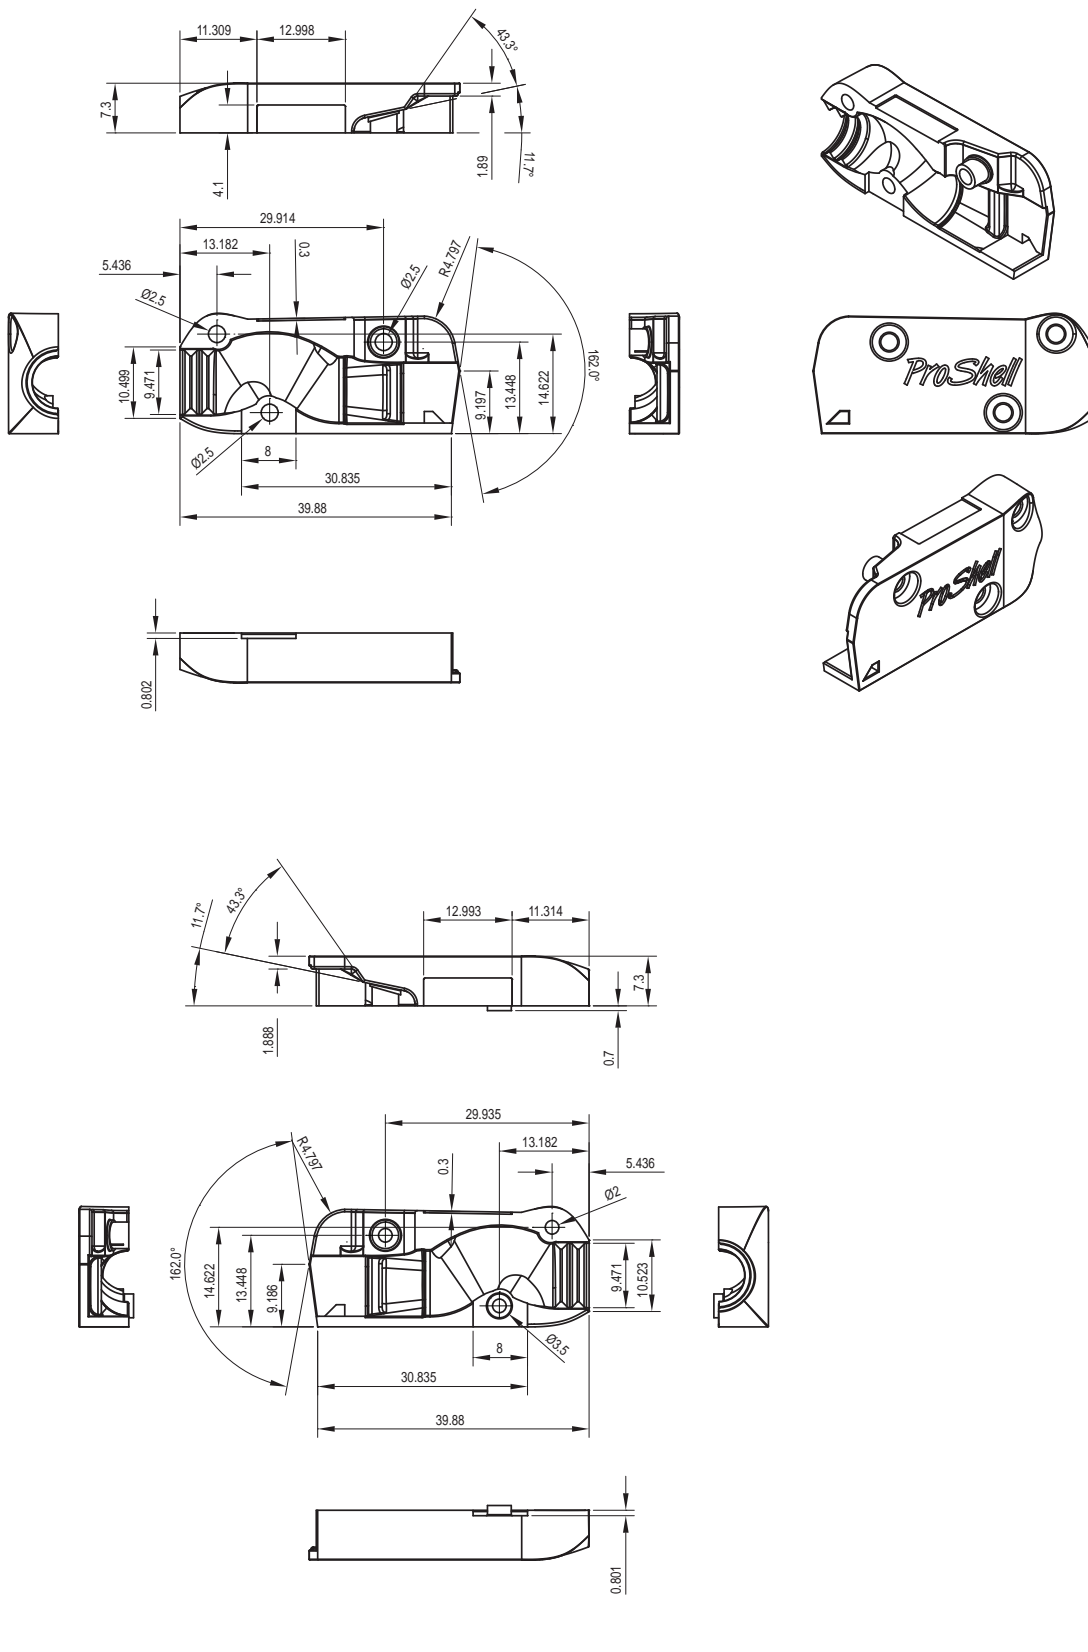

#### ProShell Standard and Extra:

- Fits modular RJ45 plugs and CAT6a attachable RJ45 plugs
- Strain relief securely grips standard RJ45 cables, CAT6a, and other large diameter RJ45 cables
- Standard Proshell accepts cables up to 8.15mm diameter with effective strain relief for 7.00-8.15mm diameter cables.
- Proshell Extra accepts cables up to 9mm diameter with effective strain relief for 8.15-9.00mm diameter cables.
- Protects RJ45 locking mechanism (latch) from breaking off
- Profile fits high-density hubs and switches. Will not block adjacent ports
- Ergonomic design for easy handling
- Label indent fits standard size label for easy marking
- Colour coded; available in all resistor colours
- Completely removable and reusable
- Shaped to easily pull longer cables through nested cables
- Optional cap protects RJ45 contacts when longer cables are dragged across floors

ProShell Standard  
Dimensions in millimetres  
Not to scale

ProShell Extra  
Dimensions in millimetres  
Not to scale

ProShell Latch Button  
Standard or Extra  
Dimensions in millimetres  
Not to scale