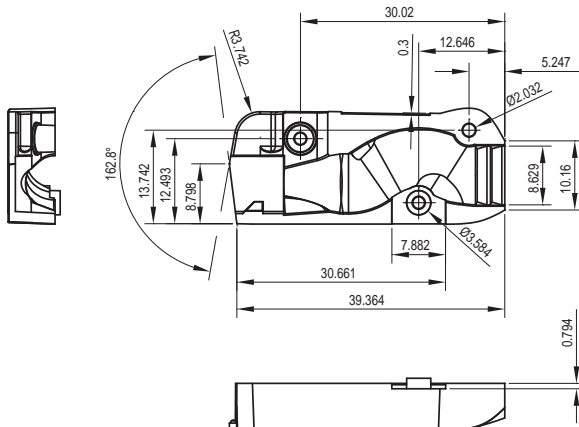

#### ProShell Standard and Extra:

- Fits modular RJ45 plugs and CAT6a attachable RJ45 plugs
- Strain relief securely grips standard RJ45 cables, CAT6a, and other large diameter RJ45 cables
- Standard Proshell accepts cables up to 8.15mm diameter with effective strain relief for 7.00-8.15mm diameter cables.
- Proshell Extra accepts cables up to 9mm diameter with effective strain relief for 8.15-9.00mm diameter cables.
- Protects RJ45 locking mechanism (latch) from breaking off
- Profile fits high-density hubs and switches. Will not block adjacent ports
- Ergonomic design for easy handling
- Label indent fits standard size label for easy marking
- Colour coded; available in all resistor colours
- Completely removable and reusable
- Shaped to easily pull longer cables through nested cables
- Optional cap protects RJ45 contacts when longer cables are dragged across floors

ProShell Standard  
Dimensions in millimetres  
Not to scale

ProShell Extra  
Dimensions in millimetres  
Not to scale

ProShell Latch Button  
Standard or Extra  
Dimensions in millimetres  
Not to scale