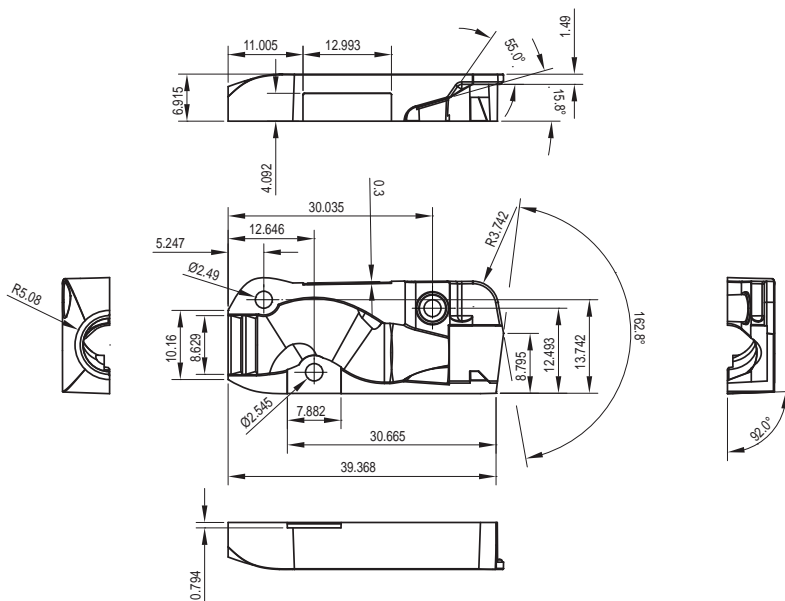

#### ProShell Standard and Extra:

- Fits modular RJ45 plugs and CAT6a attachable RJ45 plugs
- Strain relief securely grips standard RJ45 cables, CAT6a, and other large diameter RJ45 cables
- Standard Proshell accepts cables up to 8.15mm diameter with effective strain relief for 7.00-8.15mm diameter cables.
- Proshell Extra accepts cables up to 9mm diameter with effective strain relief for 8.15-9.00mm diameter cables.
- Protects RJ45 locking mechanism (latch) from breaking off
- Profile fits high-density hubs and switches. Will not block adjacent ports
- Ergonomic design for easy handling
- Label indent fits standard size label for easy marking
- Colour coded; available in all resistor colours
- Completely removable and reusable
- Shaped to easily pull longer cables through nested cables
- Optional cap protects RJ45 contacts when longer cables are dragged across floors

ProShell Standard  
Dimensions in millimetres  
Not to scale

ProShell Extra  
Dimensions in millimetres  
Not to scale

ProShell Latch Button  
Standard or Extra  
Dimensions in millimetres  
Not to scale