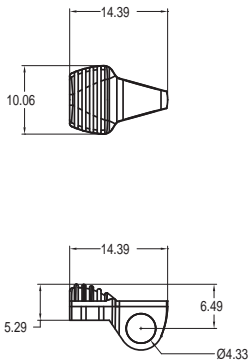

#### ProShell Standard and Extra:

- Fits modular RJ45 plugs and CAT6a attachable RJ45 plugs
- Strain relief securely grips standard RJ45 cables, CAT6a, and other large diameter RJ45 cables
- Standard Proshell accepts cables up to 8.15mm diameter with effective strain relief for 7.00-8.15mm diameter cables.
- Proshell Extra accepts cables up to 9mm diameter with effective strain relief for 8.15-9.00mm diameter cables.
- Protects RJ45 locking mechanism (latch) from breaking off
- Profile fits high-density hubs and switches. Will not block adjacent ports
- Ergonomic design for easy handling
- Label indent fits standard size label for easy marking
- Colour coded; available in all resistor colours
- Completely removable and reusable
- Shaped to easily pull longer cables through nested cables
- Optional cap protects RJ45 contacts when longer cables are dragged across floors

### Available Packaging

Part Number	Description
PRJ0V2-BK/2	ProShell Dealer Pack, Black (Pk/2 Shell)
PRJ0V2-BK/2T	ProShell Dealer Pack, Black (Pk/2 Shell/Cap)
PRJ0V2-BK/10	ProShell Bulk Dealer Pack, Black (Pk/10 Shell)
PRJ0V2-BK/10T	ProShell Bulk Dealer Pack, Black (Pk/10 Shell/Cap)
PRJ0V2-BK/100	ProShell OEM Pack, Black (Pk/100 Shell)
PRJ0V2-BKCAP/25	ProShell OEM Pack, Black (Pk/25 Cap)
PRJ0EX-BK/2	ProShell Extra Dealer Pack, Black (Pk/2 Shell)
PRJ0EX-BK/2T	ProShell Extra Dealer Pack, Black (Pk/2 Shell/Cap)
PRJ0EX-BK/10	ProShell Extra Bulk Dealer Pack, Black (Pk/10 Shell)
PRJ0EX-BK/10T	ProShell Extra Bulk Dealer Pack, Black (Pk/10 Shell/Cap)
PRJ0EX-BK/100	ProShell Extra OEM Pack, Black (Pk/100 Shell)
PRJ0EX-BKCAP/25	ProShell Extra OEM Pack, Black (Pk/25 Cap)

ProShell Standard  
Dimensions in millimetres  
Not to scale

ProShell Extra  
Dimensions in millimetres  
Not to scale

ProShell Latch Button  
Standard or Extra  
Dimensions in millimetres  
Not to scale

ProShell Latch Cap  
Standard or Extra  
Dimensions in millimetres  
Not to scale