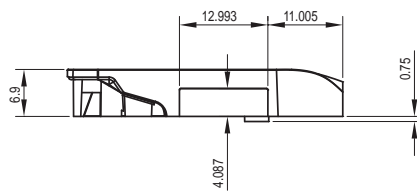

ProShell Standard
Dimensions in millimetres
Not to scale