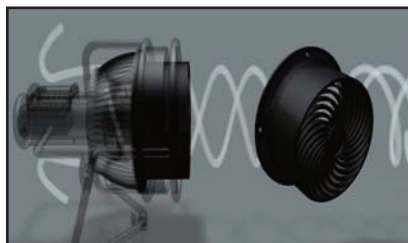

Powerful Variable Speed Professional Fan with Remote for DMX or Manual Control

ProFan is a powerful and versatile fan designed for a variety of professional applications: Studios, Theatres, Theme Parks, Touring, Photographic and more. ProFan is perfect for filling large areas with smoke and haze, creating special wind effects, blowing confetti, snow or bubbles, cooling performers and general ventilation.

- **Back Pack remote control with DMX and Manual Modes.**
- **Versatile yoke for floor mount, stand mount, or overhead rigging.**
- **100-240VAC power input.**
- **Powerful, concentrated air flow.**
- **Compact. Rugged. Lightweight.**

The Versatile Vortex Machine!

11" deep-pitch blades maximize the volume of the air moved with each revolution.

Special grille design spirals the air stream for greater impact over greater distances.

The cylindrical air duct encompassing the blades creates a narrow, focused "beam" of air.