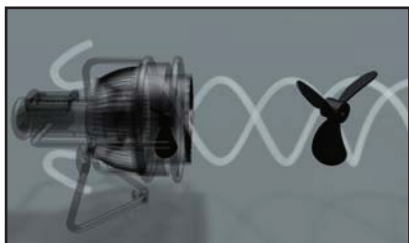

Powerful Variable Speed Professional Fan with Remote for DMX or Manual Control

ProFan is a powerful and versatile fan designed for a variety of professional applications: Studios, Theatres, Theme Parks, Touring, Photographic and more. ProFan is perfect for filling large areas with smoke and haze, creating special wind effects, blowing confetti, snow or bubbles, cooling performers and general ventilation.

- **Back Pack remote control with DMX and Manual Modes.**
- **Versatile yoke for floor mount, stand mount, or overhead rigging.**
- **100-240VAC power input.**
- **Powerful, concentrated air flow.**
- **Compact. Rugged. Lightweight.**

The Versatile Vortex Machine!

11" deep-pitch blades maximize the volume of the air moved with each revolution.

Special grille design spirals the air stream for greater impact over greater distances.

The cylindrical air duct encompassing the blades creates a narrow, focused "beam" of air.

Dimensions

Back Pack Controller

Manual Control Options

Manual Mode Control

Back Pack Controller can be detached and extended up to 60ft / 20m from ProFan with a 3-Pin XLR cable.

Manually controlling daisy-chained fans