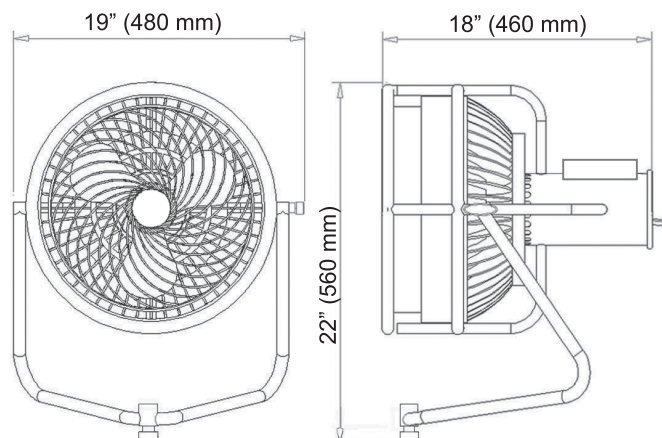

Specifications	
Power	100-240 VAC, 1200 W (max)
Modes	DMX and Manual
One-Touch Turbo Function	0-3500 RPM within 5 sec.
Air Volume	1700 CBM/HR [1000.5 CFM]
Wind Speed	0-60 KM/HR [37.5 MPH] variable
Dimensions	19 x 22 x 18 in [480 x 560 x 460 mm]
Weight	27.6 lb [12.5 kg]

Dimensions