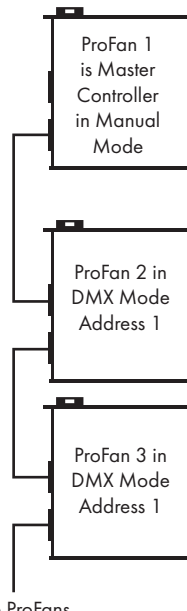

Manually controlling daisy-chained fans

In Manual Mode the DMX512 output connector automatically transmits the speed setting on address 1.

Manually control a bank of ProFans by setting the first unit to Manual Mode and all subsequent units to DMX Mode address 1.

The first controller will control all of the ProFans.