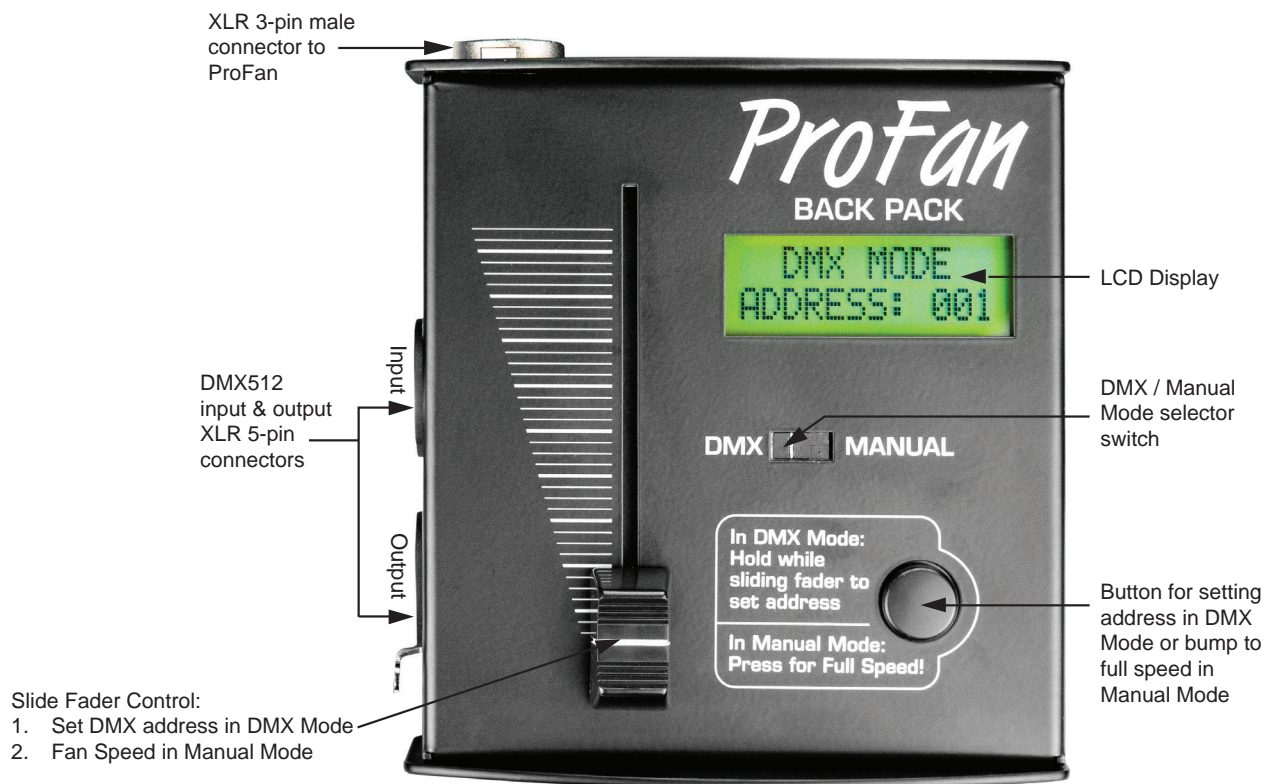

Back Pack Controller