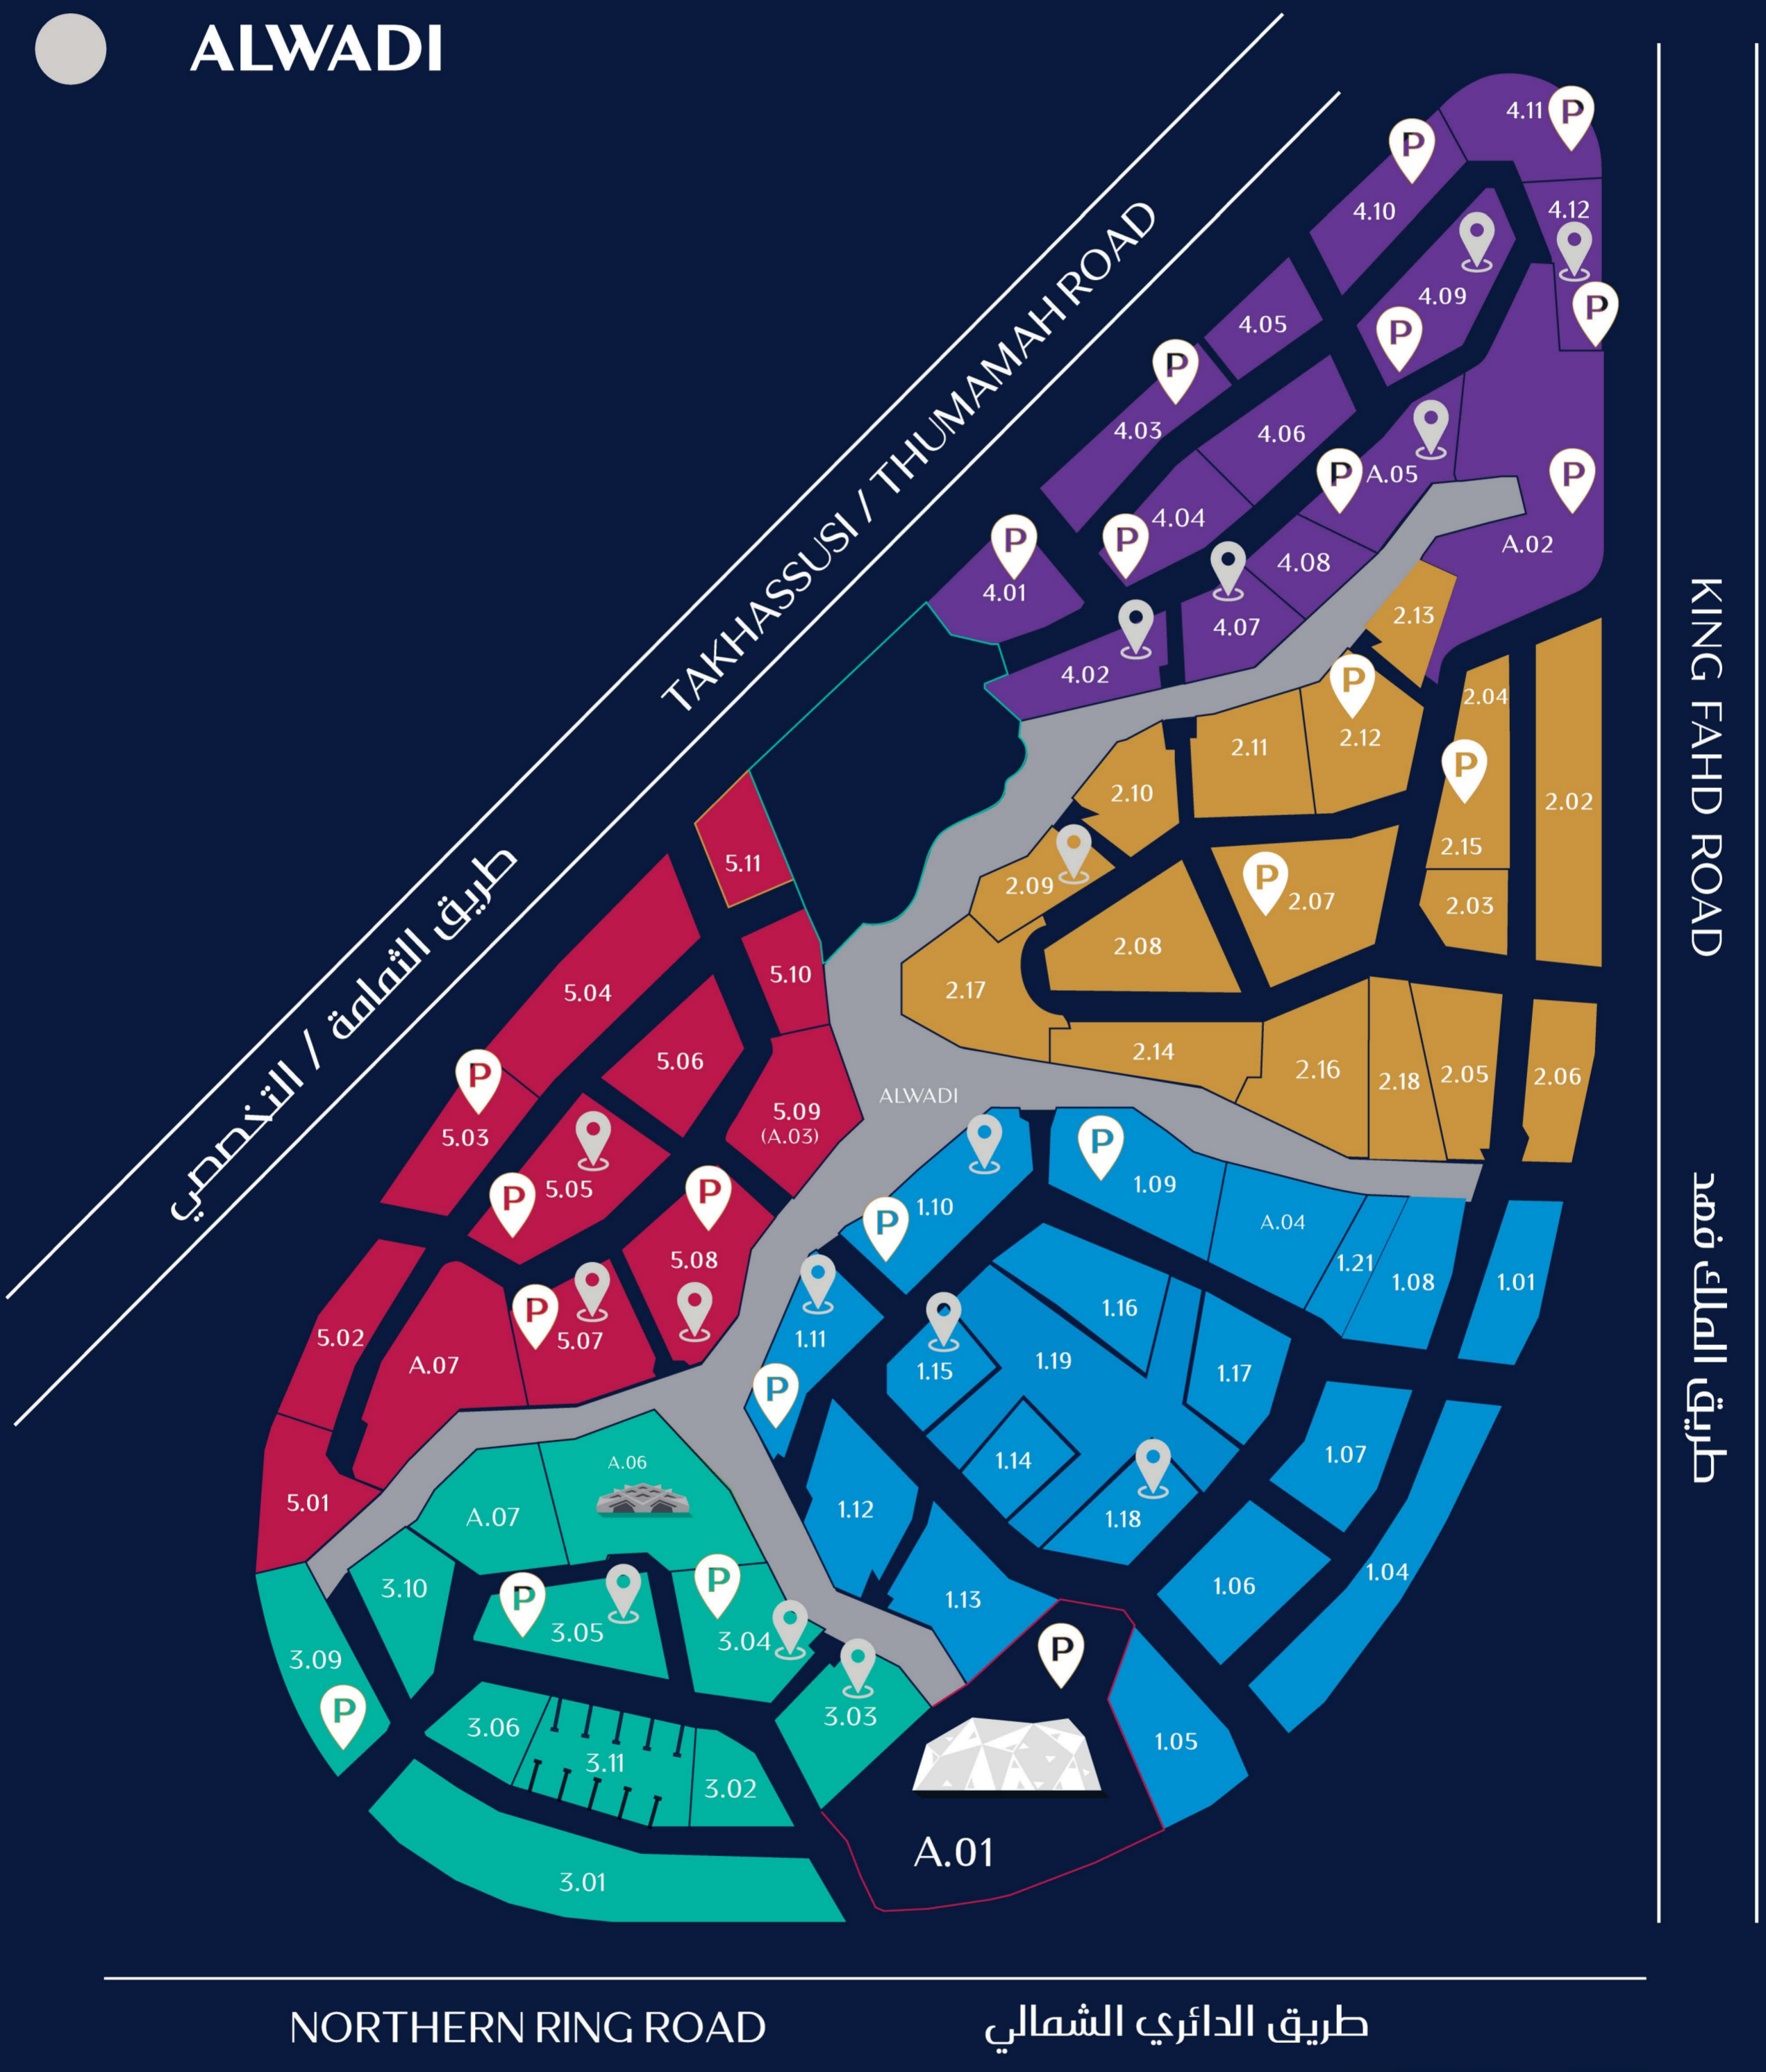

FOURSPA

BUILDING 5.07

JONES THE GROCER

BUILDING 5.07

NOUF ALSUDAIRI ABAYAS

BUILDING 5.07

KIDS HOME DAYCARE

BUILDING 5.07

# AREA 5

**BUILDING 5.08**  
LAGATE

**BUILDING 5.08**  
WHITES PHARMACY

**BUILDING 5.08**  
AL JURÁID

**BUILDING 5.08**  
LASURAN BEAUTY SPA

**BUILDING 5.08**  
IL BARETTO

**BUILDING 5.08**  
BIANCA (LAUNDRY)

**BUILDING 5.08**  
RALPH'S COFFEE

**BUILDING 5.08**  
CAFE TALE

**BUILDING 5.08**  
EL CAMINO

**BUILDING 5.08**  
PRET

**BUILDING 5.08**  
MAUI

# TRANSPORTATION & PARKING

 **VALET DROP-OFF POINTS**  
Paid valet parking

 **PARKING**

 **ALWADI**