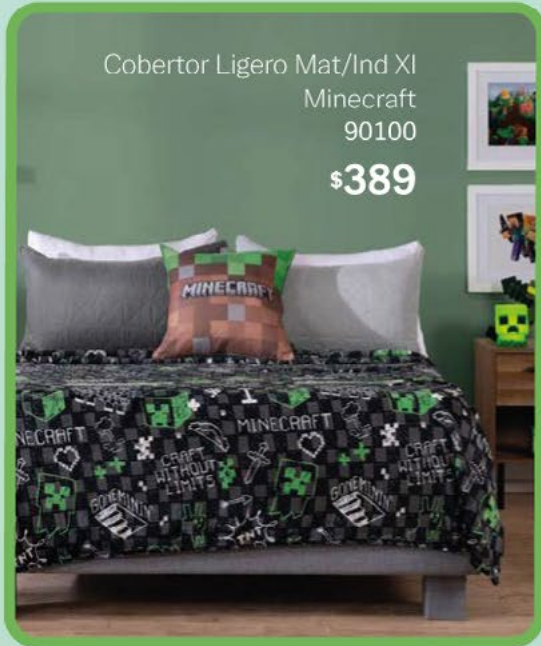

Textura suave

Funda De Cojín
Velvet Gris
36689

\$199

colección

MINECRAFT

Cojín Minecraft
90226
\$419

Edredón Qs/Mat XI
Minecraft
90223
\$1,449

© 2026 Mojang AB. Minecraft, the Minecraft logo, the Mojang Studios logo and the Creeper logo are trademarks of Microsoft Corporation.